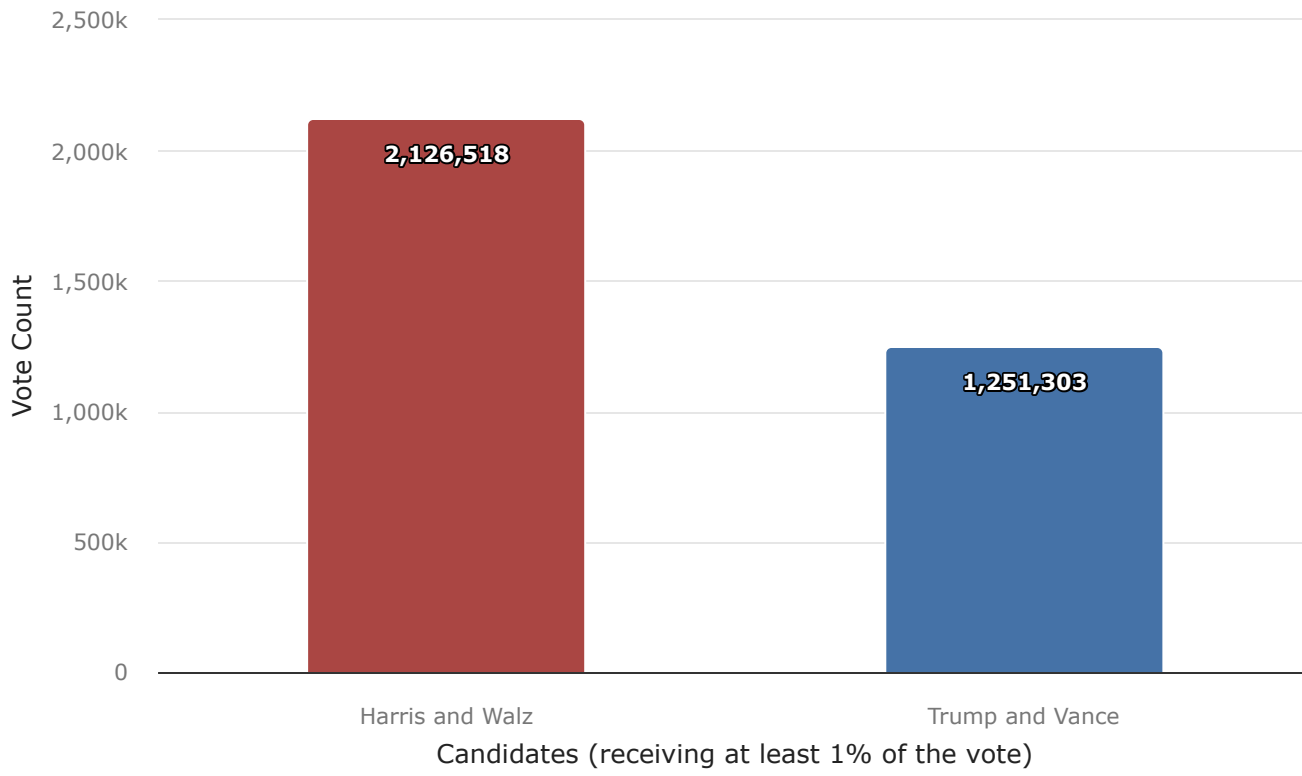

Oliver and Ter Maat

Libertarian

De La Cruz and Garcia

Unenrolled

Sonski and Onak

Write-In

West and Abdullah

Write-In

Actions

 [Download this Election](#)

2024 President General Election

View as: # | %

Quick Filter:

County	Harris/Walz	Trump/Vance	Stein/Caballero-Roca	Ayyadurai/Ellis	Oliver/Ter Maat	De La Cruz/Garcia	Sonski/Onak	West/Abdullah	All Others	Blanks	Total Votes Cast
BARNSTABLE More »	88,129	57,451	670	666	684	248	1	0	936	1,456	150,241
BERKSHIRE More »	47,094	19,805	568	330	323	221	3	0	330	695	69,369
BRISTOL More »	137,786	134,196	1,440	1,580	1,222	657	6	9	1,121	2,745	280,762
DUKES More »	9,137	2,745	123	56	53	35	0	1	59	128	12,337
ESSEX More »	236,624	155,336	2,355	2,138	1,948	1,318	37	21	2,074	4,452	406,303
FRANKLIN More »	28,305	12,428	601	225	259	236	2	5	187	370	42,618
HAMPDEN More »	110,937	92,474	1,275	1,334	931	796	5	0	852	1,922	210,526
HAMPSHIRE More »	58,617	23,256	1,119	327	412	614	9	21	345	829	85,549
MIDDLESEX More »	554,471	235,118	7,931	3,981	4,541	3,471	123	89	5,107	10,301	825,133
NANTUCKET More »	4,784	2,171	39	38	33	17	0	0	36	56	7,174
NORFOLK More »	242,712	132,497	2,943	2,015	2,040	1,051	21	12	3,156	4,919	391,366
PLYMOUTH More »	159,962	133,544	1,269	1,799	1,515	593	15	11	1,421	3,653	303,782
SUFFOLK More »	222,280	66,480	3,209	1,351	1,324	2,397	34	62	2,056	3,133	302,326
WORCESTER More »	225,680	183,802	3,003	2,578	2,450	1,235	24	12	2,057	4,603	425,444
TOTALS	2,126,518	1,251,303	26,545	18,418	17,735	12,889	280	243	19,737	39,262	3,512,930